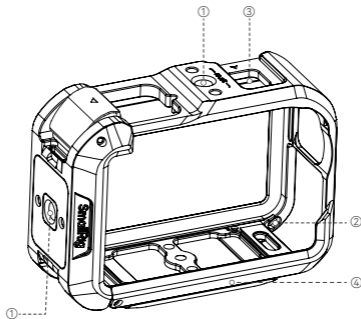

Product Details / 产品介绍

① 1/4"-20 Locating Hole
1/4"-20定位孔

② Lanyard Hole
挂绳孔

③ Cold Shoe
冷靴

④ Magnetic Quick Release Interface
磁吸快拆接口