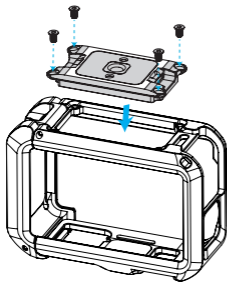

 The package does not include the camera.
相机机身需另购

Steps 3 / 步骤三

2 Installation Complete
安装完成

The package does not include the camera.
相机机身需另购

Steps 4 / 步骤四

Unlock
解锁

The package does not include the camera.
相机机身需另购

Steps 5 / 步骤五

The detachable quick release mount, which can be easily removed using the included wrench, maintains the full functionality of the cage and the camera's magnetic quick release mount after detachment.

底部快拆组件可以通过套件中的扳手拆卸，拆卸后拓展框其他功能不受影响，可以直接转接主机底部磁吸快拆。

Filter Installation / 滤镜安装步骤

Step 1 / 步骤一

 The package does not include the camera.
相机机身需另购

Step 2 / 步骤二

 The package does not include the camera.
相机机身需另购

Specifications / 产品参数